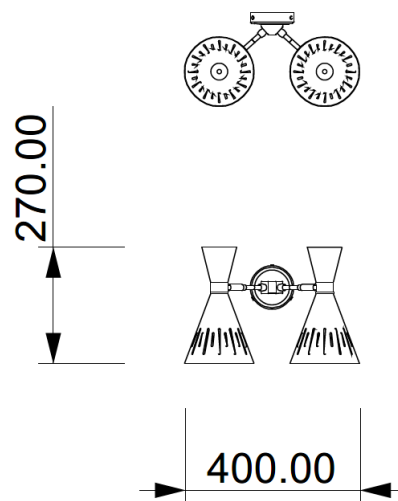

POP

Code: W00902010402

Type: wall lamp

Light: direct light

DIMENSIONS (MM)

TECHNICAL DATA

Light source	E27 bulbs
Nominal power	2XE27 7W led
Color temperature	2700k
Voltage	230V
IP code	IP 20
Dimming	On/Off
EC conformity	Yes
UL conformity	Yes
Location	Interior

MATERIAL

Material	metal and brass
Finish	satin brass, black (for variants: see the colors' sheet)

BOX

Net weight	3,5 kg
Gross weight	4,5 kg

WARRANTY

Duration	2 years
----------	---------