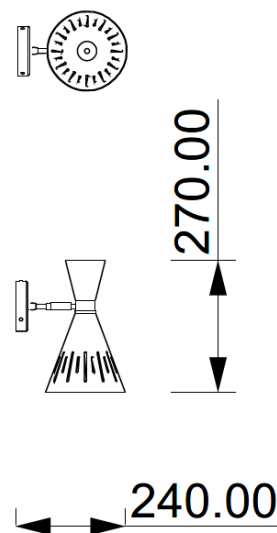

POP

Code: W00901010502

Type: wall lamp

Light: direct light

DIMENSIONS (MM)

TECHNICAL DATA

Light source	E27 bulb
Nominal power	1XE27 7W led
Color temperature	2700k
Voltage	230V
IP code	IP 20
Dimming	On/Off
EC conformity	Yes
UL conformity	Yes
Location	Interior

MATERIAL

Material	metal and brass
Finish	light bronze, black (for variants: see the colors' sheet)

BOX

Net weight	2 kg
Gross weight	3 kg

WARRANTY

Duration	2 years
----------	---------