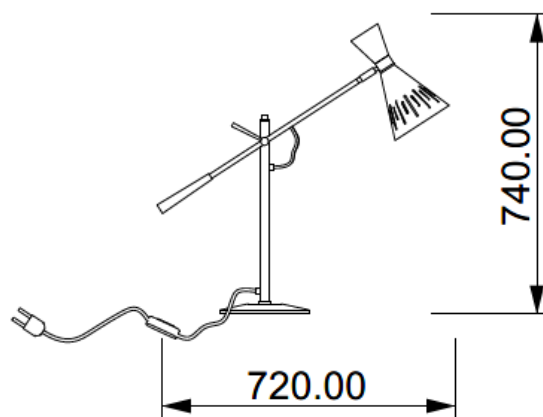

POP

Code: T00904010414

Type: table lamp

Light: direct light

DIMENSIONS (MM)

TECHNICAL DATA

Light source	E27 bulb
Nominal power	1XE27 7W led
Color temperature	2700k
Voltage	230V
IP code	IP 20
Dimming	On/Off
EC conformity	Yes
UL conformity	Yes
Location	Interior

MATERIAL

Material	metal, brass and green marble
Finish	satin brass, light blue (for variants: see the colors' sheet)

BOX

Net weight	3,5 kg
Gross weight	4,5 kg

WARRANTY

Duration	2 years
----------	---------