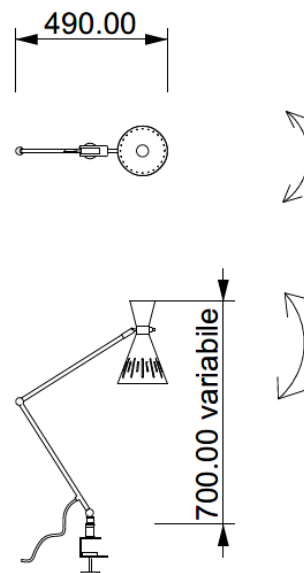

## POP

Code: T00903010315

Type: table lamp

Light: direct light

### DIMENSIONS (MM)

### TECHNICAL DATA

Light source	E27 bulb
Nominal power	1XE27 7W led
Color temperature	2700k
Voltage	230V
IP code	IP 20
Dimming	On/Off
EC conformity	Yes
UL conformity	Yes
Location	Interior