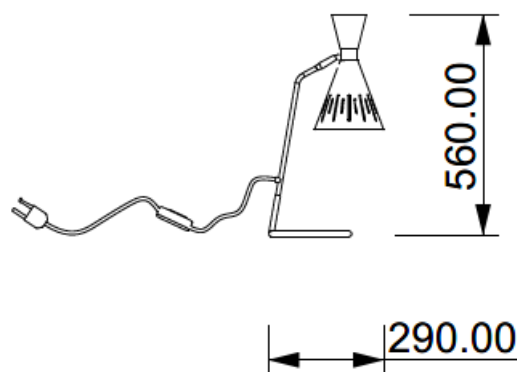

POP

Code: T00902010401

Type: table lamp

Light: direct light

DIMENSIONS (MM)

TECHNICAL DATA

Light source	E27 bulb
Nominal power	1XE27 7W led
Color temperature	2700k
Voltage	230V
IP code	IP 20
Dimming	On/Off
EC conformity	Yes
UL conformity	Yes
Location	Interior

MATERIAL

Material	metal and brass
Finish	embossed white, satin brass (for variants: see the colors' sheet)

BOX

Net weight	2,5 kg
Gross weight	3,5 kg

WARRANTY

Duration	2 years
----------	---------