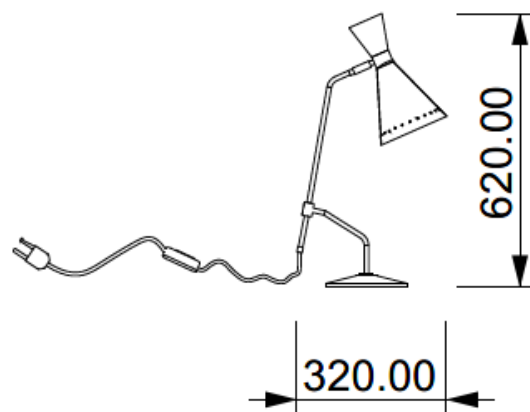

POP

Code: T00901010626

Type: table lamp

Light: direct light

DIMENSIONS (MM)

TECHNICAL DATA

Light source	E27 bulb
Nominal power	1XE27 7W led
Color temperature	2700k
Voltage	230V
IP code	IP 20
Dimming	On/Off
EC conformity	Yes
UL conformity	Yes
Location	Interior

MATERIAL

Material	metal, brass and marble
Finish	dark bronze, yellow (for variants: see the colors' sheet)

BOX

Net weight	3 kg
Gross weight	4 kg

WARRANTY

Duration	2 years
----------	---------