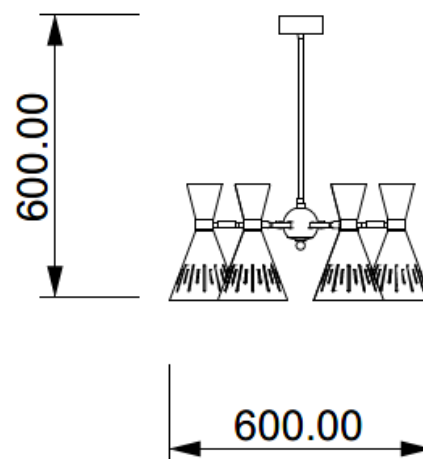

POP

Code: S00902010712

Type: pendant lamp

Light: direct light

DIMENSIONS (MM)

TECHNICAL DATA

Light source	E27 bulbs
Nominal power	6XE27 7W led
Color temperature	2700k
Voltage	230V
IP code	IP 20
Dimming	On/Off
EC conformity	Yes
UL conformity	Yes
Location	Interior

MATERIAL

Material	metal and brass
Finish	chrome, ivory (for variants: see the colors' sheet)

BOX

Net weight	12 kg
Gross weight	14 kg

WARRANTY

Duration	2 years
----------	---------