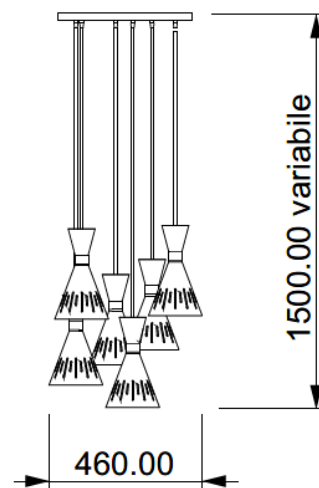

POP

Code: S00901011512

Type: pendant lamp

Light: direct light

DIMENSIONS (MM)

TECHNICAL DATA

Light source	E27 bulbs
Nominal power	6XE27 7W led
Color temperature	2700k
Voltage	230V
IP code	IP 20
Dimming	On/Off
EC conformity	Yes
UL conformity	Yes
Location	Interior

MATERIAL

Material	metal and brass
Finish	brass, ivory, red, black (for variants: see the colors' sheet)

BOX

Net weight	12 kg
Gross weight	14 kg

WARRANTY

Duration	2 years
----------	---------