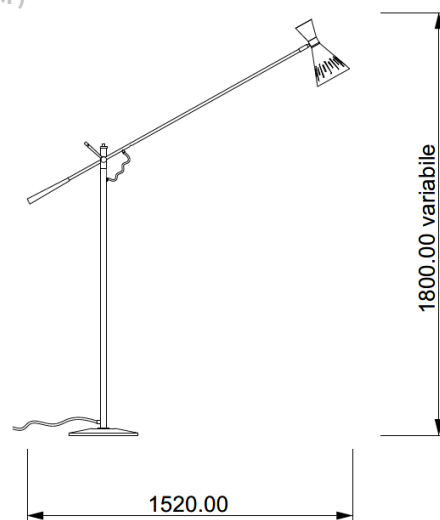

POP

Code: F00903011512

Type: floor lamp

Light: direct light

DIMENSIONS (MM)

TECHNICAL DATA

Light source	E27 bulb
Nominal power	1XE27 7W led
Color temperature	2700k
Voltage	230V
IP code	IP 20
Dimming	On/Off
EC conformity	Yes
UL conformity	Yes
Location	Interior

MATERIAL

Material	metal, brass and marble
Finish	shiny brass, ivory, red, black (for variants: see the colors' sheet)

BOX

Net weight	11 kg
Gross weight	12,5 kg

WARRANTY

Duration	2 years
----------	---------