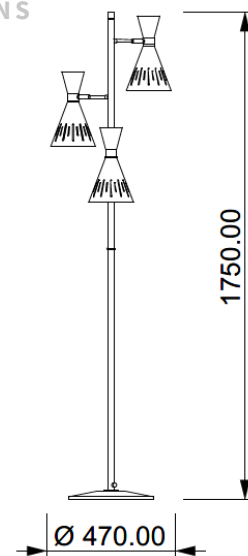

POP

Code: F00902010612

Type: floor lamp

Light: direct light

DIMENSIONS (MM)

TECHNICAL DATA

Light source	E27 bulbs
Nominal power	3XE27 7W led
Color temperature	2700k
Voltage	230V
IP code	IP 20
Dimming	On/Off
EC conformity	Yes
UL conformity	Yes
Location	Interior

MATERIAL

Material	metal, brass and marble
Finish	dark bronze, black, ivory (for variants: see the colors' sheet)

BOX

Net weight	11 kg
Gross weight	12,5 kg

WARRANTY

Duration	2 years
----------	---------