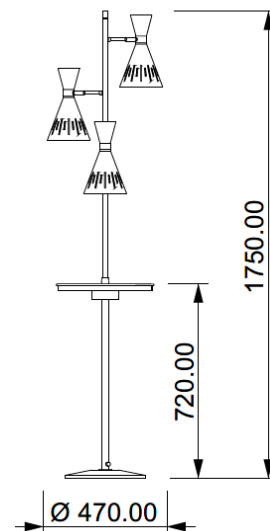

## POP

Code: F00901010312

Type: floor lamp

Light: direct light

### DIMENSIONS (MM)

### TECHNICAL DATA

Light source	E27 bulbs
Nominal power	3XE27 7W led
Color temperature	2700k
Voltage	230V
IP code	IP 20
Dimming	On/Off
EC conformity	Yes
UL conformity	Yes
Location	Interior