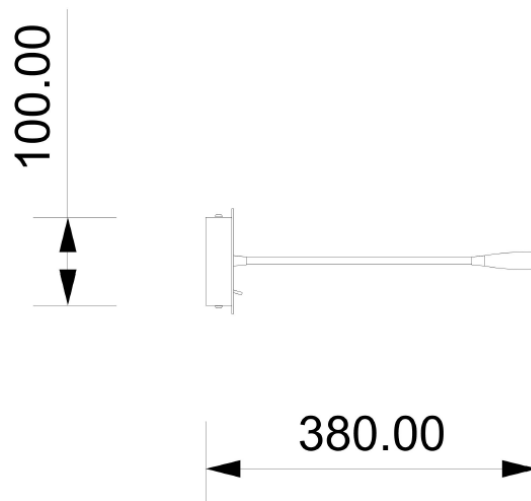

ZOE

Code: W05401013502

Type: wall lamp

Light: direct light

DIMENSIONS (MM)

TECHNICAL DATA

Light source	LED bulb
Nominal power	1X1.4 W led
Color temperature	3000k
Voltage	230V
IP code	IP 20
Dimming	On/Off
EC conformity	Yes
UL conformity	Yes
Location	interior

MATERIAL

Material	brass, silk fabric
Finish	satin bronze, black (for variants: see the colors' sheet)

BOX

Net weight	2,5 kg
Gross weight	3,5 kg

WARRANTY

Duration	2 years
----------	---------