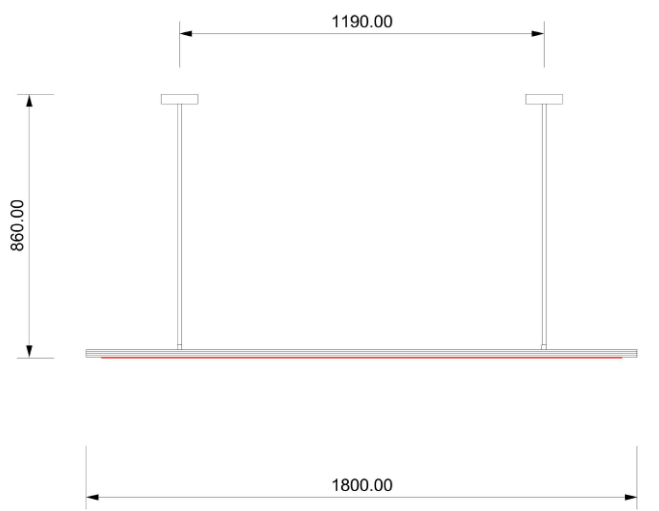

ZOE

Code: S05401013535

Type: pendant lamp

Light: scattered light

DIMENSIONS (MM)

TECHNICAL DATA

Light source	Strip led
Nominal power	1Xstrip led 24W
Color temperature	2700k
Voltage	230V
IP code	IP 20
Dimming	On/Off
EC conformity	Yes
UL conformity	Yes
Location	interior

MATERIAL

Material	brass
Finish	satin bronze (for variants: see the colors' sheet)

BOX

Net weight	7 kg
Gross weight	9 kg

WARRANTY

Duration	2 years
----------	---------