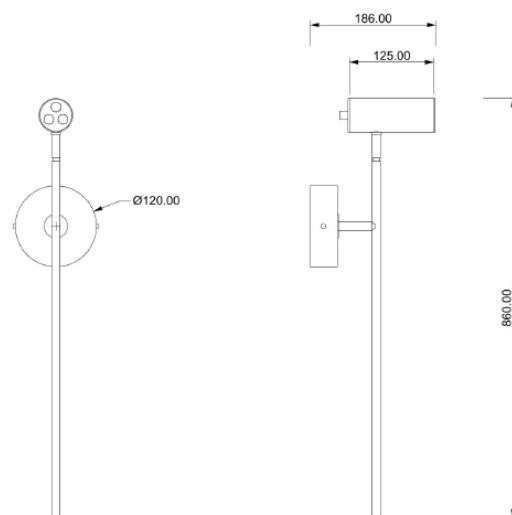

FRAC

Code: W04102010302

Type: wall lamp

Light: direct light

DIMENSIONS (MM)

TECHNICAL DATA

Light source	LED bulb
Nominal power	1XG9 4.5W led
Color temperature	2700k
Voltage	230V
IP code	IP 20
Dimming	On/Off
EC conformity	Yes
UL conformity	Yes
Location	Interior

MATERIAL

Material	metal and brass
Finish	shiny brass, black (for variants: see the colors' sheet)

BOX

Net weight	3 kg
Gross weight	4 kg

WARRANTY

Duration	2 years
----------	---------