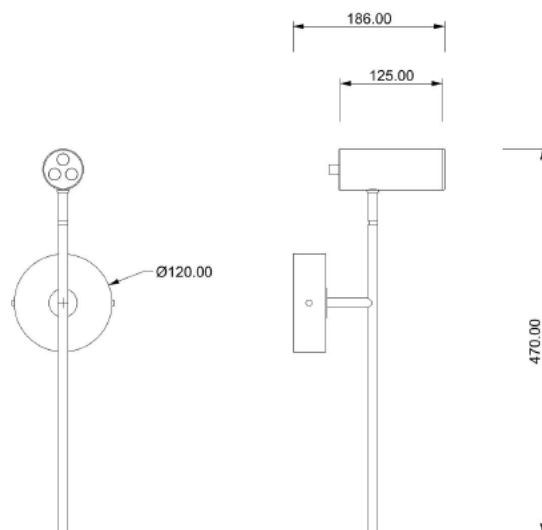

FRAC

Code: W04101010302

Type: wall lamp

Light: direct light

DIMENSIONS (MM)

TECHNICAL DATA

Light source	LED bulb
Nominal power	1XG9 4.5W led
Color temperature	2700k
Voltage	230V
IP code	IP 20
Dimming	On/Off
EC conformity	Yes
UL conformity	Yes
Location	Interior

MATERIAL

Material	metal and brass
Finish	shiny brass, black (for variants: see the colors' sheet)

BOX

Net weight	2,5 kg
Gross weight	3,5 kg

WARRANTY

Duration	2 years
----------	---------