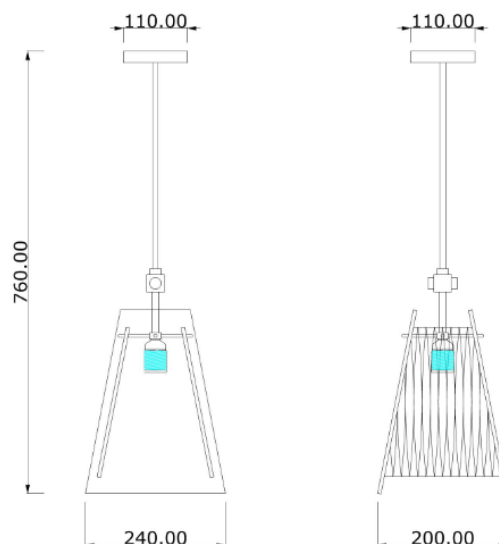

FAIRY

Code: S03601012312

Type: pendant lamp

Light: scattered light

DIMENSIONS (MM)

TECHNICAL DATA

Light source	E27 bulb
Nominal power	1XE27 7W led
Color temperature	2700k
Voltage	230V
IP code	IP 20
Dimming	On/Off
EC conformity	Yes
UL conformity	Yes
Location	interior

MATERIAL

Material	brass, fabric and marble
Finish	raw brass (for variations: see the colors' sheet)

BOX

Net weight	13 kg
Gross weight	15 kg

WARRANTY

Duration	2 years
----------	---------