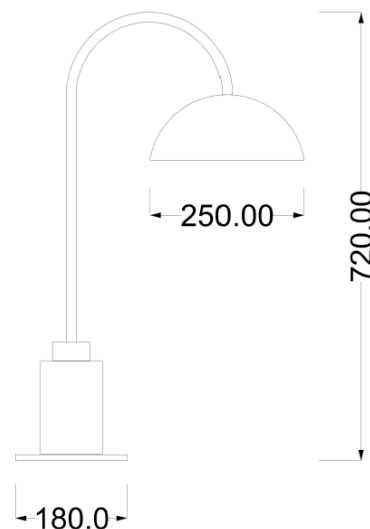

ELETRA

Code: T04901013501

Type: table lamp

Light: direct light

DIMENSIONS (MM)

TECHNICAL DATA

Light source	E27 bulb
Nominal power	1XE27 7W led
Color temperature	2700k
Voltage	230V
IP code	IP 20
Dimming	On/Off
EC conformity	Yes
UL conformity	Yes
Location	interior

MATERIAL

Material	brass and Carrara marble
Finish	satin bronze, white (for variations: see the colors' sheet)

BOX

Net weight	4 kg
Gross weight	5 kg

WARRANTY

Duration	2 years
----------	---------