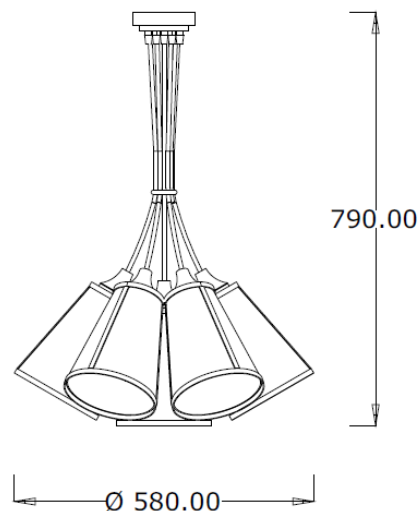

COUNTRY

Code: S01501010206

Type: pendant lamp

Light: direct light

DIMENSIONS (MM)

TECHNICAL DATA

Light source	E14 bulb
Nominal power	7XE14 5W led
Color temperature	2700k
Voltage	230V
IP code	IP 20
Dimming	On/Off
EC conformity	Yes
UL conformity	Yes
Location	interior

MATERIAL

Material	metal, fabric
Finish	bronze vieil antequaire (for variations: see the colors' sheet)

BOX

Net weight	7 kg
Gross weight	9 kg

WARRANTY

Duration	2 years
----------	---------