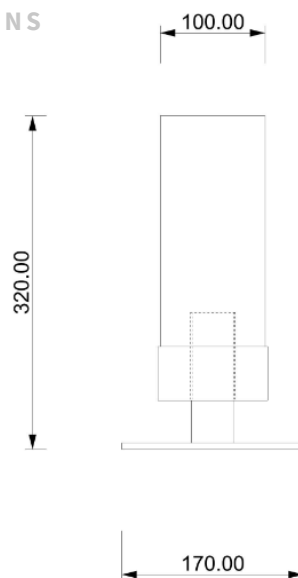

CANDLE

Code: T03101010202

Type: table lamp

Light: scattered light

DIMENSIONS (MM)

TECHNICAL DATA

Light source	E27 bulb
Nominal power	1XE27 7W led
Color temperature	2700k
Voltage	230V
IP code	IP 20
Dimming	On/Off
EC conformity	Yes
UL conformity	Yes
Location	interior

MATERIAL

Material	metal and glass
Finish	black (for variants: see the colors' sheet)

BOX

Net weight	2 kg
Gross weight	3 kg

WARRANTY

Duration	2 years
----------	---------