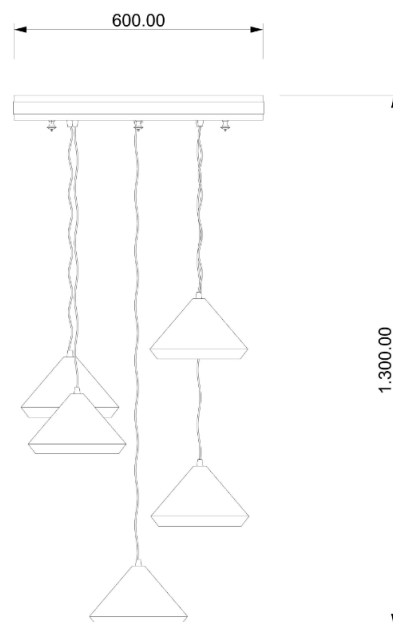

ARYA

Code: S03901011011

Type: pendant lamp

Light: direct light

DIMENSIONS (MM)

TECHNICAL DATA

Light source	E14 bulb
Nominal power	5XE14 5W led
Color temperature	2700k
Voltage	230V
IP code	IP 20
Dimming	On/Off
EC conformity	Yes
UL conformity	Yes
Location	interior

MATERIAL

Material	painting metal
Finish	green, ivory, brown, gold (for variations: see the colors' sheet)

BOX

Net weight	12 kg
Gross weight	14 kg

WARRANTY

Duration	2 years
----------	---------