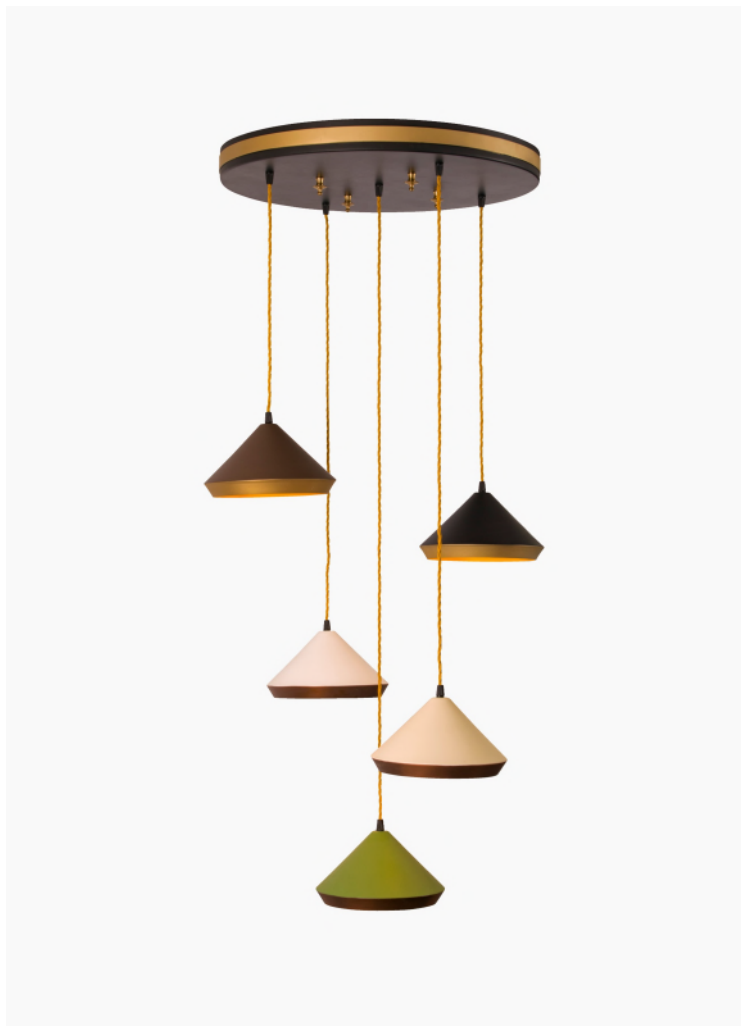

ARYA

Code: S03901011011

Type: pendant lamp

Light: direct light

DIMENSIONS (MM)

TECHNICAL DATA

Light source	E14 bulb
Nominal power	5XE14 5W led
Color temperature	2700k
Voltage	230V
IP code	IP 20
Dimming	On/Off
EC conformity	Yes
UL conformity	Yes
Location	interior

MATERIAL

Material	painting metal
Finish	green, ivory, brown, gold (for variations: see the colors' sheet)

BOX

Net weight	12 kg
Gross weight	14 kg

WARRANTY

Duration	2 years
----------	---------