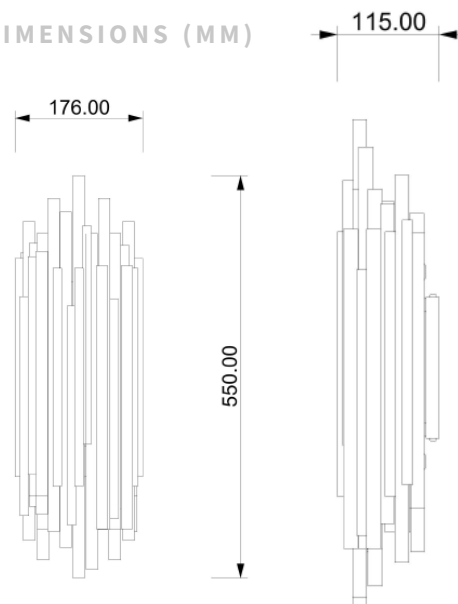

## ARMONIUM

Code: W04401010406

Type: wall lamp

Light: direct-indirect light

### DIMENSIONS (MM)

### TECHNICAL DATA

Light source	E27 bulbs
Nominal power	2XE27 7W led
Color temperature	2700k
Voltage	230V
IP code	IP 20
Dimming	On/Off
EC conformity	Yes
UL conformity	Yes
Location	interior