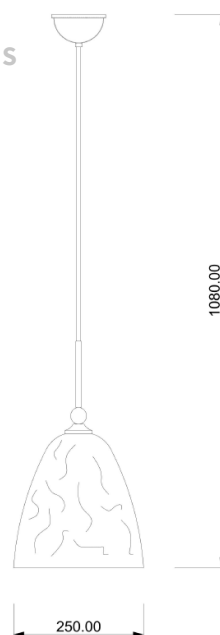

## ALBA

Code: S04501011034

Type: pendant lamp

Light: direct light

### DIMENSIONS (MM)

### TECHNICAL DATA

Light source	E27 bulb
Nominal power	1XE27 7W led
Color temperature	2700k
Voltage	230V
IP code	IP 20
Dimming	On/Off
EC conformity	Yes
UL conformity	Yes
Location	interior

### MATERIAL

Material	metal
Finish	gold, dripped white paint (for variations: see the colors' sheet)