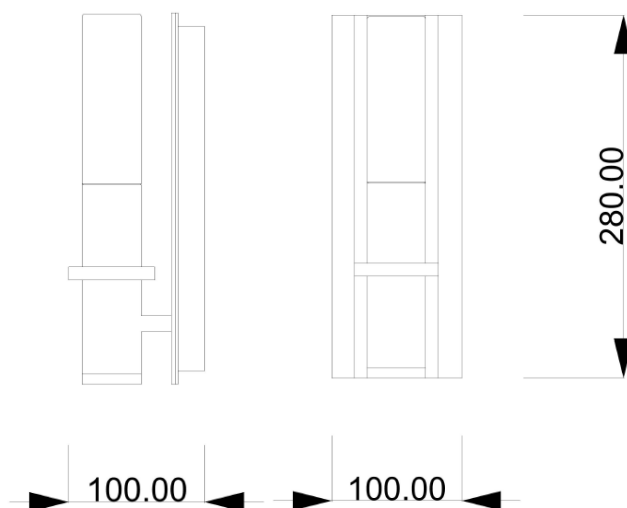

TOBACCO

Code: W01401010210

Type: wall lamp

Light: scattered light

DIMENSIONS (MM)

TECHNICAL DATA

Light source	E14 bulb
Nominal power	1XE14 5W led
Color temperature	2700k
Voltage	230V
IP code	IP 20
Dimming	On/Off
EC conformity	Yes
UL conformity	Yes
Location	interior

MATERIAL

Material	painting metal
Finish	black, gold (for variants: see the colors' sheet)

BOX

Net weight	3,5 kg
Gross weight	4,5 kg

WARRANTY

Duration	2 years
----------	---------