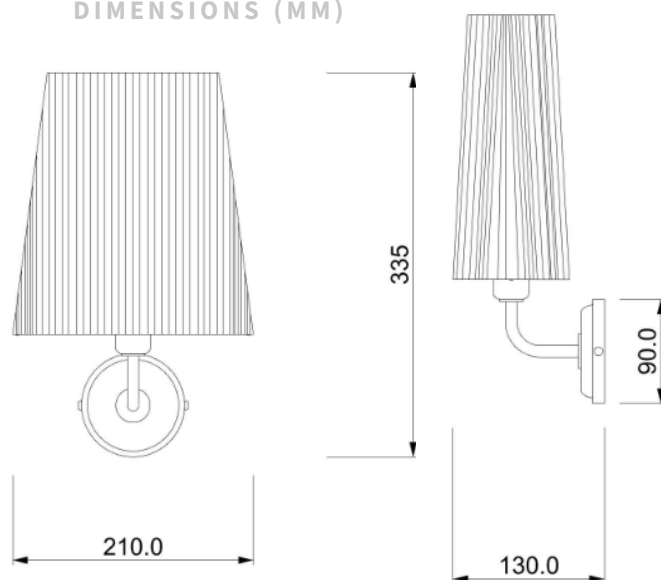

## PLISSÉ

Code: W00401012415

Type: wall sconce

Light: scattered light

### DIMENSIONS (MM)

### TECHNICAL DATA

Light source	E14 bulb
Nominal power	1XE14 5W led
Color temperature	2700k
Voltage	230V
IP code	IP 20
Dimming	On/Off
EC conformity	Yes
UL conformity	Yes
Location	interior