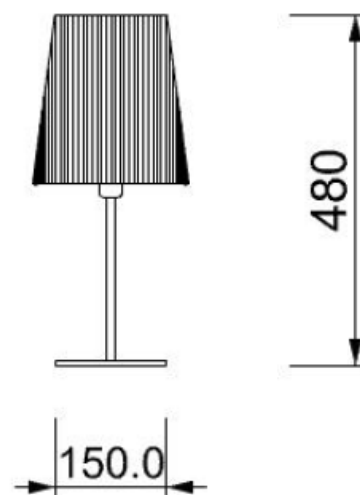

## PLISSÉ

Code: T00401010815

Type: table lamp

Light: scattered light

### DIMENSIONS (MM)

### TECHNICAL DATA

Light source	E14 bulb
Nominal power	1XE14 5W led
Color temperature	2700k
Voltage	230V
IP code	IP 20
Dimming	On/Off
EC conformity	Yes
UL conformity	Yes
Location	interior