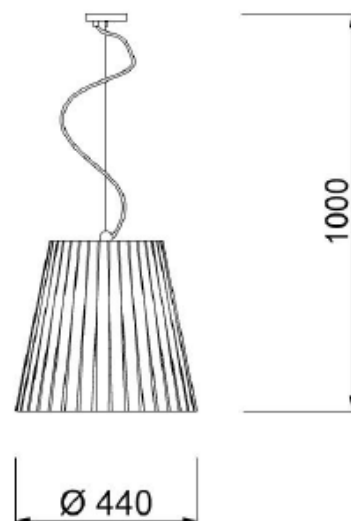

PLISSÉ

Code: S00401010815

Type: pendant lamp

Light: scattered light

DIMENSIONS (MM)

TECHNICAL DATA

Light source	E27 bulb
Nominal power	1XE27 7W led
Color temperature	2700k
Voltage	230V
IP code	IP 20
Dimming	On/Off
EC conformity	Yes
UL conformity	Yes
Location	interior

MATERIAL

Material	metal, red pleated fabric
Finish	satin nickel (for variations: see the colors' sheet)

BOX

Net weight	6 kg
Gross weight	8 kg

WARRANTY

Duration	2 years
----------	---------