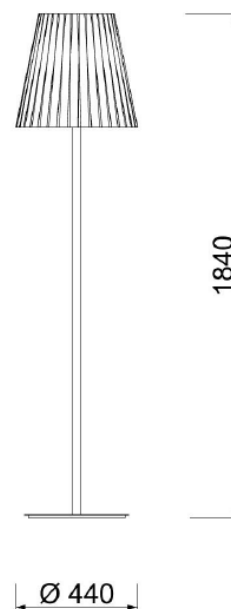

PLISSÉ

Code: F00401012415

Type: floor lamp

Light: scattered light

DIMENSIONS (MM)

TECHNICAL DATA

Light source	E27 bulb
Nominal power	1XE27 7W led
Color temperature	2700k
Voltage	230V
IP code	IP 20
Dimming	On/Off
EC conformity	Yes
UL conformity	Yes
Location	interior

MATERIAL

Material	metal, red pleated fabric
Finish	grey (for variations: see the colors' sheet)

BOX

Net weight	7 kg
Gross weight	9 kg

WARRANTY

Duration	2 years
----------	---------