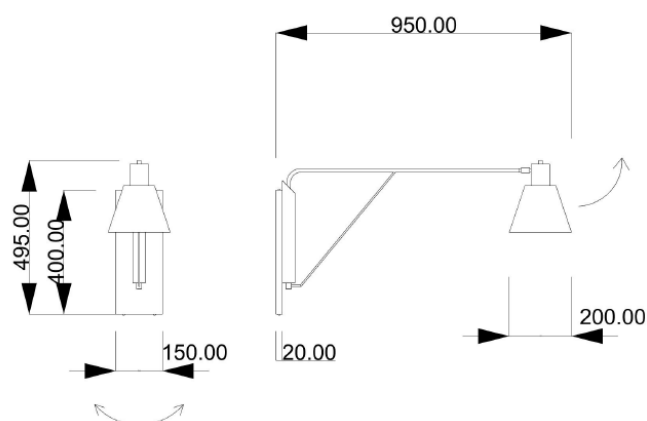

PINOCCCHIO

Code: W02701010210

Type: wall lamp

Light: direct light

DIMENSIONS (MM)

TECHNICAL DATA

Light source	E27 bulb
Nominal power	1XE27 7W led
Color temperature	2700k
Voltage	230V
IP code	IP 20
Dimming	On/Off
EC conformity	Yes
UL conformity	Yes
Location	interior

MATERIAL

Material	painting metal
Finish	black, gold (for variants: see the colors' sheet)

BOX

Net weight	4,5 kg
Gross weight	5,5 kg

WARRANTY

Duration	2 years
----------	---------