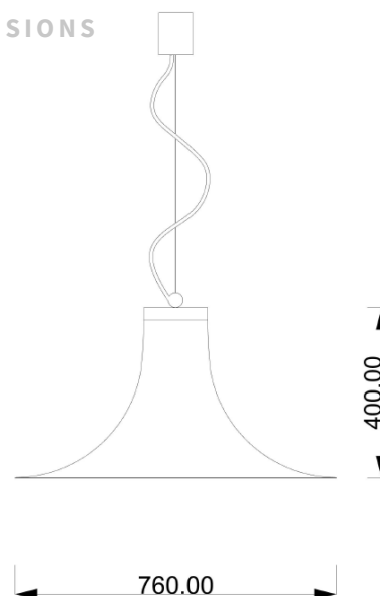

LYRA

Code: S01301012501

Type: pendant lamp

Light: direct light

DIMENSIONS (MM)

TECHNICAL DATA

Light source	E27 bulb
Nominal power	1XE27 7W led
Color temperature	2700k
Voltage	230V
IP code	IP 20
Dimming	On/Off
EC conformity	Yes
UL conformity	Yes
Location	interior

MATERIAL

Material	metal
Finish	opaque black, opaque white (for variations: see the colors' sheet)

BOX

Net weight	8 kg
Gross weight	10 kg

WARRANTY

Duration	2 years
----------	---------