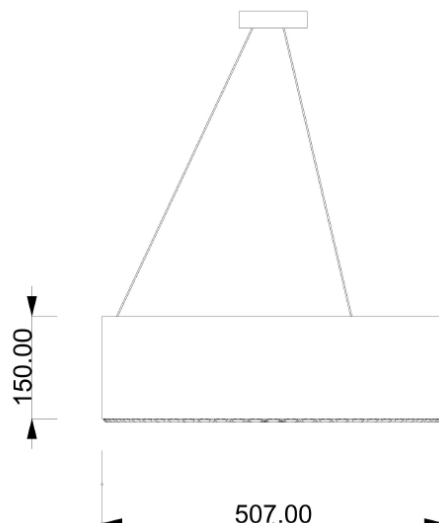

LUMA

Code: S02401010606

Type: pendant lamp

Light: scattered light

DIMENSIONS (MM)

TECHNICAL DATA

Light source	E27 bulbs
Nominal power	3XE27 7W led
Color temperature	2700k
Voltage	230V
IP code	IP 20
Dimming	On/Off
EC conformity	Yes
UL conformity	Yes
Location	interior

MATERIAL

Material	metal, glass
Finish	bronze (for variations: see the colors' sheet)

BOX

Net weight	10 kg
Gross weight	12 kg

WARRANTY

Duration	2 years
----------	---------