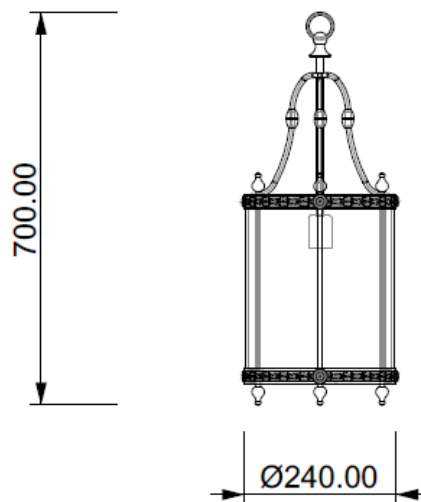

## LUCERNA

Code: S02302010606

Type: pendant lamp

Light: scattered light

### DIMENSIONS (MM)

### TECHNICAL DATA

Light source	E27 bulb
Nominal power	1XE27 7W led
Color temperature	2700k
Voltage	230V
IP code	IP 20
Dimming	On/Off
EC conformity	Yes
UL conformity	Yes
Location	interior