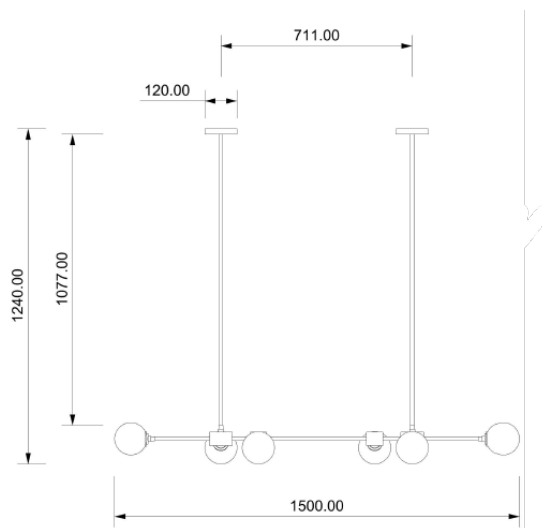

FUTURA

Code: S05301010501

Type: pendant lamp

Light: scattered light

DIMENSIONS (MM)

TECHNICAL DATA

Light source	LED bulbs
Nominal power	6XG9 4.5W led
Color temperature	2700k
Voltage	230V
IP code	IP 20
Dimming	On/Off
EC conformity	Yes
UL conformity	Yes
Location	interior

MATERIAL

Material	brass, white frosted glass
Finish	light bronze (for variations: see the colors' sheet)

BOX

Net weight	6 kg
Gross weight	7 kg

WARRANTY

Duration	2 years
----------	---------