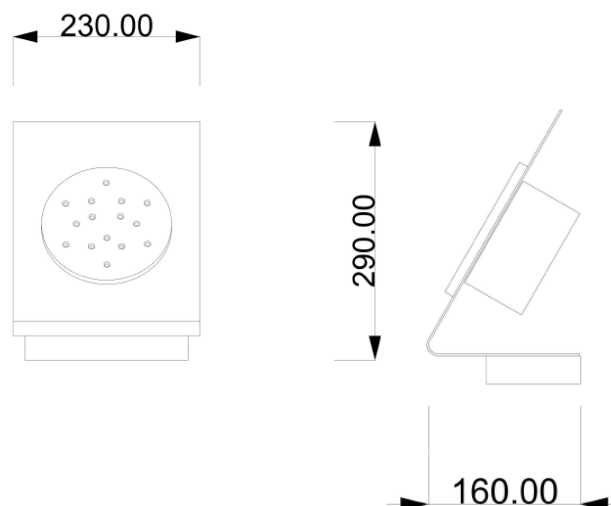

FLAT

Code: W01101015224

Type: wall lamp

Light: scattered light

DIMENSIONS (MM)

TECHNICAL DATA

Light source	LED bulb
Nominal power	1X8.33w led
Color temperature	3000k
Voltage	230V
IP code	IP 20
Dimming	On/Off
EC conformity	Yes
UL conformity	Yes
Location	interior

MATERIAL

Material	painting metal
Finish	mocha, shiny grey (for variations: see the colors' sheet)

BOX

Net weight	3 kg
Gross weight	4 kg

WARRANTY

Duration	2 years
----------	---------