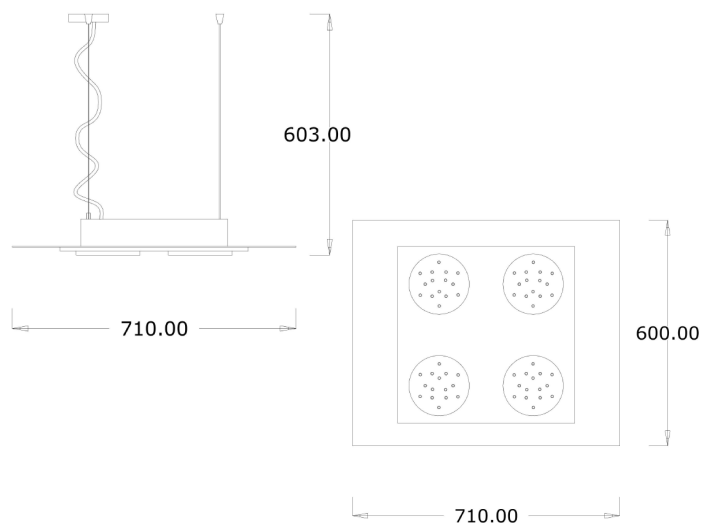

FLAT

Code: S01103012401

Type: pendant lamp

Light: scattered light

DIMENSIONS (MM)

TECHNICAL DATA

Light source	LED bulbs
Nominal power	4X33.2w led
Color temperature	3000k
Voltage	230V
IP code	IP 20
Dimming	On/Off
EC conformity	Yes
UL conformity	Yes
Location	interior

MATERIAL

Material	painting metal
Finish	white, shiny grey (for variations: see the colors' sheet)

BOX

Net weight	9 kg
Gross weight	11 kg

WARRANTY

Duration	2 years
----------	---------