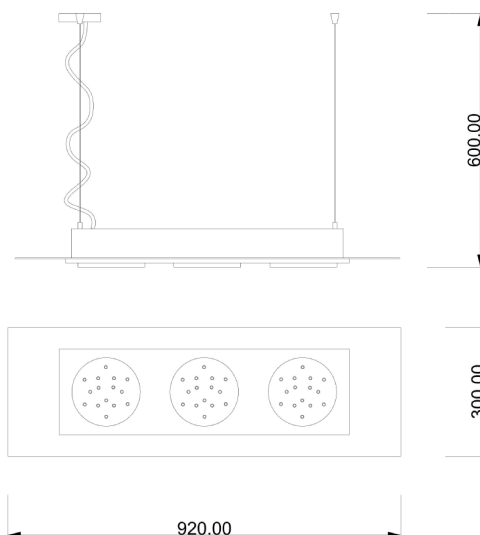

FLAT

Code: S01102015224

Type: pendant lamp

Light: scattered light

DIMENSIONS (MM)

TECHNICAL DATA

Light source	LED bulbs
Nominal power	3X24.9w led
Color temperature	3000k
Voltage	230V
IP code	IP 20
Dimming	On/Off
EC conformity	Yes
UL conformity	Yes
Location	interior

MATERIAL

Material	painting metal
Finish	mocha, shiny grey (for variations: see the colors' sheet)

BOX

Net weight	8 kg
Gross weight	9 kg

WARRANTY

Duration	2 years
----------	---------