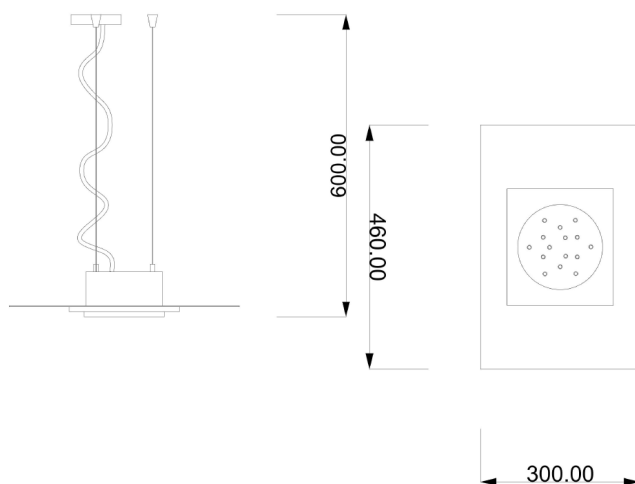

FLAT

Code: S01101015224

Type: pendant lamp

Light: scattered light

DIMENSIONS (MM)

TECHNICAL DATA

Light source	LED bulb
Nominal power	1X8.33w led
Color temperature	3000k
Voltage	230V
IP code	IP 20
Dimming	On/Off
EC conformity	Yes
UL conformity	Yes
Location	interior

MATERIAL

Material	painting metal
Finish	mocha, shiny grey (for variations: see the colors' sheet)

BOX

Net weight	5 kg
Gross weight	6 kg

WARRANTY

Duration	2 years
----------	---------