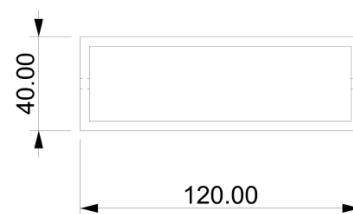

## FIX

Code: W05504010202

Type: wall lamp

Light: direct light

### DIMENSIONS (MM)

### TECHNICAL DATA

Light source	LED bulbs
Nominal power	3X3.3 W led
Color temperature	2700k
Voltage	230V
IP code	IP 20
Dimming	On/Off
EC conformity	Yes
UL conformity	Yes
Location	outdoor