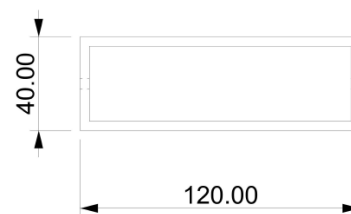

FIX

Code: W05503010202

Type: wall lamp

Light: direct light

DIMENSIONS (MM)

TECHNICAL DATA

Light source	LED bulbs
Nominal power	3X3.3 W led
Color temperature	2700k
Voltage	230V
IP code	IP 20
Dimming	On/Off
EC conformity	Yes
UL conformity	Yes
Location	interior

MATERIAL

Material	painting metal
Finish	black (for variants: see the colors' sheet)

BOX

Net weight	2 kg
Gross weight	3 kg

WARRANTY

Duration	2 years
----------	---------