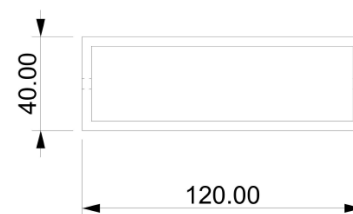

FIX

Code: W05502010201

Type: wall lamp

Light: direct light

DIMENSIONS (MM)

TECHNICAL DATA

Light source	LED bulbs
Nominal power	3X3.3 W led
Color temperature	2700k
Voltage	230V
IP code	IP 20
Dimming	On/Off
EC conformity	Yes
UL conformity	Yes
Location	outdoor

MATERIAL

Material	painting metal
Finish	white (for variants: see the colors' sheet)

BOX

Net weight	2 kg
Gross weight	3 kg

WARRANTY

Duration	2 years
----------	---------