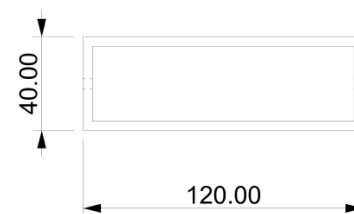

FIX

Code: W05501010201

Type: wall lamp

Light: direct light

DIMENSIONS (MM)

TECHNICAL DATA

Light source	LED bulbs
Nominal power	3X3.3 W led
Color temperature	2700k
Voltage	230V
IP code	IP 20
Dimming	On/Off
EC conformity	Yes
UL conformity	Yes
Location	interior

MATERIAL

Material	painting metal
Finish	white (for variants: see the colors' sheet)

BOX

Net weight	2 kg
Gross weight	3 kg

WARRANTY

Duration	2 years
----------	---------