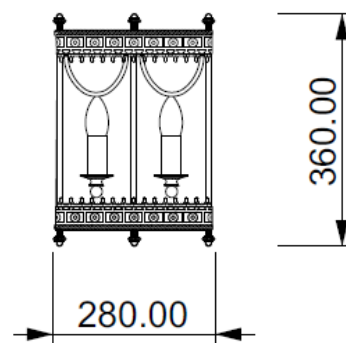

LANTERNA CASTELLO

Code: W01801011024

Type: wall lamp

Light: scattered light

DIMENSIONS (MM)

TECHNICAL DATA

Light source	E14 bulbs
Nominal power	2XE14 5W led
Color temperature	2700k
Voltage	230V
IP code	IP 20
Dimming	On/Off
EC conformity	Yes
UL conformity	Yes
Location	interior

MATERIAL

Material	metal, glass
Finish	grey, gold (for variations: see the colors' sheet)

BOX

Net weight	4 kg
Gross weight	5 kg

WARRANTY

Duration	2 years
----------	---------