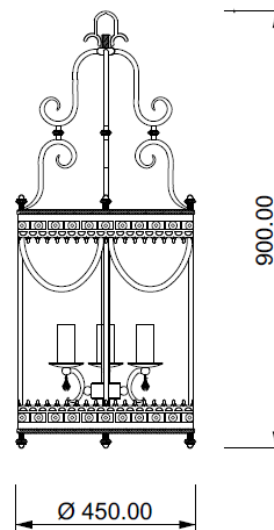

## LANTERNA CASTELLO

Code: S01802011012

Type: pendant lamp

Light: scattered light

### DIMENSIONS (MM)