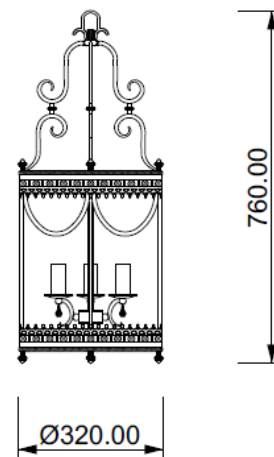

LANTERNA CASTELLO

Code: S01801011012

Type: pendant lamp

Light: scattered light

DIMENSIONS (MM)

TECHNICAL DATA

Light source	E14 bulbs
Nominal power	3XE14 5W led
Color temperature	2700k
Voltage	230V
IP code	IP 20
Dimming	On/Off
EC conformity	Yes
UL conformity	Yes
Location	interior

MATERIAL

Material	metal, glass
Finish	gold, ivory (for variations: see the colors' sheet)

BOX

Net weight	6 kg
Gross weight	7 kg

WARRANTY

Duration	2 years
----------	---------