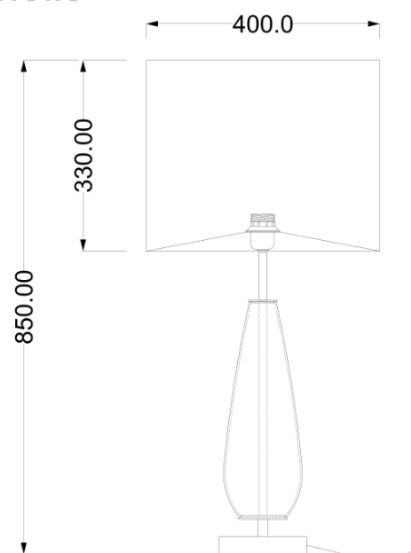

ANITA

Code: T05701013553

Type: table lamp

Light: scattered light

DIMENSIONS (MM)

TECHNICAL DATA

Light source	E27 bulb
Nominal power	1XE27 7W led
Color temperature	2700k
Voltage	230V
IP code	IP 20
Dimming	On/Off
EC conformity	Yes
UL conformity	Yes
Location	interior

MATERIAL

Material	brass, glass, natural fabric
Finish	satin bronze (for variations: see the colors' sheet)

BOX

Net weight	4 kg
Gross weight	5 kg

WARRANTY

Duration	2 years
----------	---------