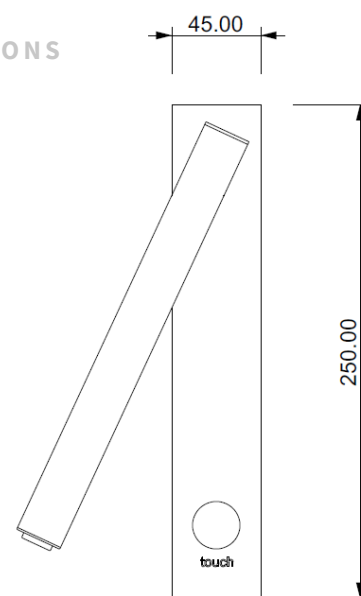

ZARA

Code: W04202013535

Type: wall lamp

Light: direct light

DIMENSIONS (MM)

TECHNICAL DATA

Light source	LED bulb
Nominal power	1X1.4 W led
Color temperature	3000k
Voltage	230V
IP code	IP 20
Dimming	On/Off
EC conformity	Yes
UL conformity	Yes
Location	interior

MATERIAL

Material	metal
Finish	satin bronze (for variants: see the colors' sheet)

BOX

Net weight	3 kg
Gross weight	4 kg

WARRANTY

Duration	2 years
----------	---------