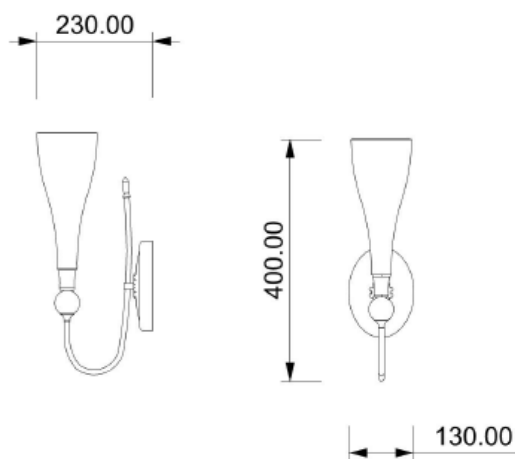

OLYMPIA

Code: W02603011616

Type: wall lamp

Light: indirect light

DIMENSIONS (MM)

TECHNICAL DATA

Light source	E14 bulbs
Nominal power	1XE14 5W led
Color temperature	2700k
Voltage	230V
IP code	IP 20
Dimming	On/Off
EC conformity	Yes
UL conformity	Yes
Location	interior

MATERIAL

Material	metal, Swarovski crystal
Finish	pastel rose (for variations: see the colors' sheet)

BOX

Net weight	3,5 kg
Gross weight	4,5 kg

WARRANTY

Duration	2 years
----------	---------