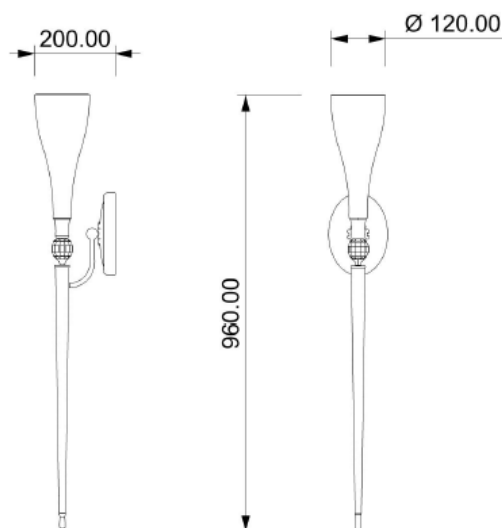

OLYMPIA

Code: W02602011728

Type: wall lamp

Light: indirect light

DIMENSIONS (MM)

TECHNICAL DATA

Light source	E14 bulbs
Nominal power	1XE14 5W led
Color temperature	2700k
Voltage	230V
IP code	IP 20
Dimming	On/Off
EC conformity	Yes
UL conformity	Yes
Location	interior

MATERIAL

Material	metal, Swarovski crystal
Finish	silver, antique opaque white (for variations: see the colors' sheet)

BOX

Net weight	4 kg
Gross weight	5 kg

WARRANTY

Duration	2 years
----------	---------