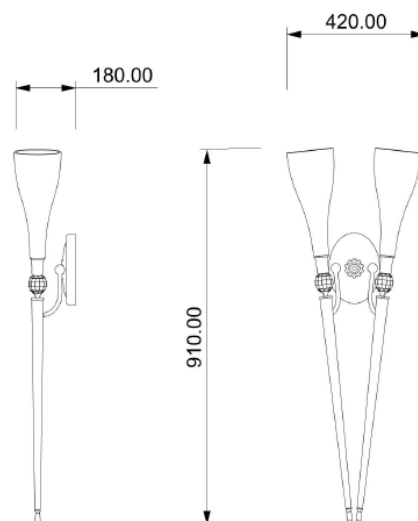

OLYMPIA

Code: W02601011028

Type: wall lamp

Light: indirect light

DIMENSIONS (MM)

TECHNICAL DATA

Light source	E14 bulbs
Nominal power	2XE14 5W led
Color temperature	2700k
Voltage	230V
IP code	IP 20
Dimming	On/Off
EC conformity	Yes
UL conformity	Yes
Location	interior

MATERIAL

Material	Metal, Swarovski crystal
Finish	gold, antique opaque white (for variations: see the colors' sheet)

BOX

Net weight	5 kg
Gross weight	6 kg

WARRANTY

Duration	2 years
----------	---------