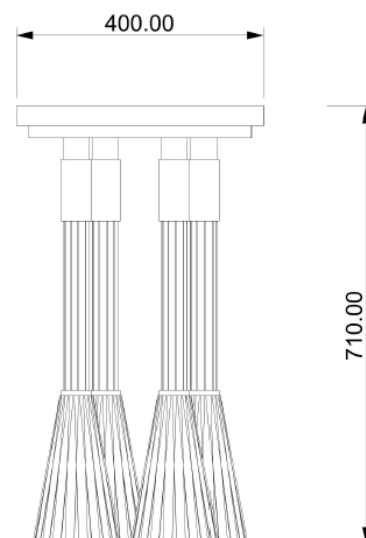

LILY

Code: C01201011501

Type: ceiling lamp

Light: direct light

DIMENSIONS (MM)

TECHNICAL DATA

Light source	E14 bulbs
Nominal power	4XE14 5W led
Color temperature	2700k
Voltage	230V
IP code	IP 20
Dimming	On/Off
EC conformity	Yes
UL conformity	Yes
Location	interior

MATERIAL

Material	metal, fabric
Finish	shiny white, shiny red (for variations: see the colors' sheet)

BOX

Net weight	7 kg
Gross weight	8 kg

WARRANTY

Duration	2 years
----------	---------