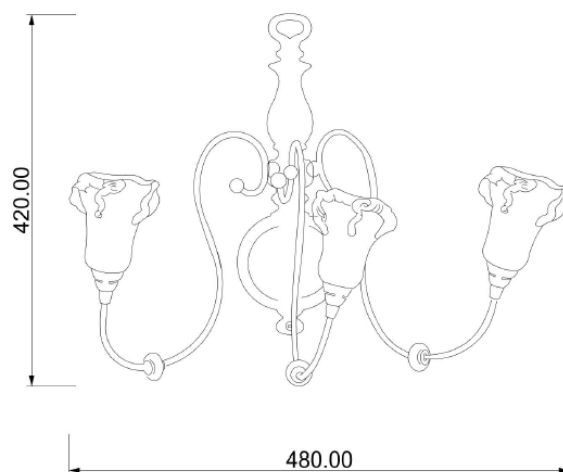

IRIS

Code: W04302010701

Type: wall lamp

Light: scattered light

DIMENSIONS (MM)

TECHNICAL DATA

Light source	LED bulbs
Nominal power	3XG9 4.5W
Color temperature	2700k
Voltage	230V
IP code	IP 20
Dimming	On/Off
EC conformity	Yes
UL conformity	Yes
Location	interior

MATERIAL

Material	metal, white glass
Finish	chrome (for variants: see the colors' sheet)

BOX

Net weight	5 kg
Gross weight	6 kg

WARRANTY

Duration	2 years
----------	---------